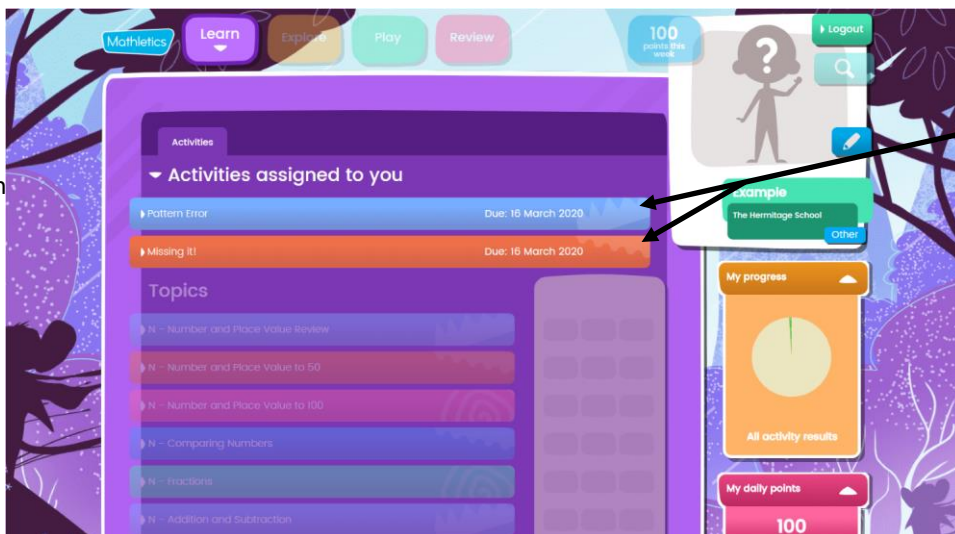

When children log on— homework will be highlighted and 'Clickable'.

After clicking, the children will be taken to a page like this. If it doesn't load properly, try closing and opening again.

Once the task is completed, children close the activity and return to the original screen.

If there is more than one activity these will still be highlighted for the children to follow the previous steps through.

Once all homework is completed, the games and other areas will be able to be accessed.