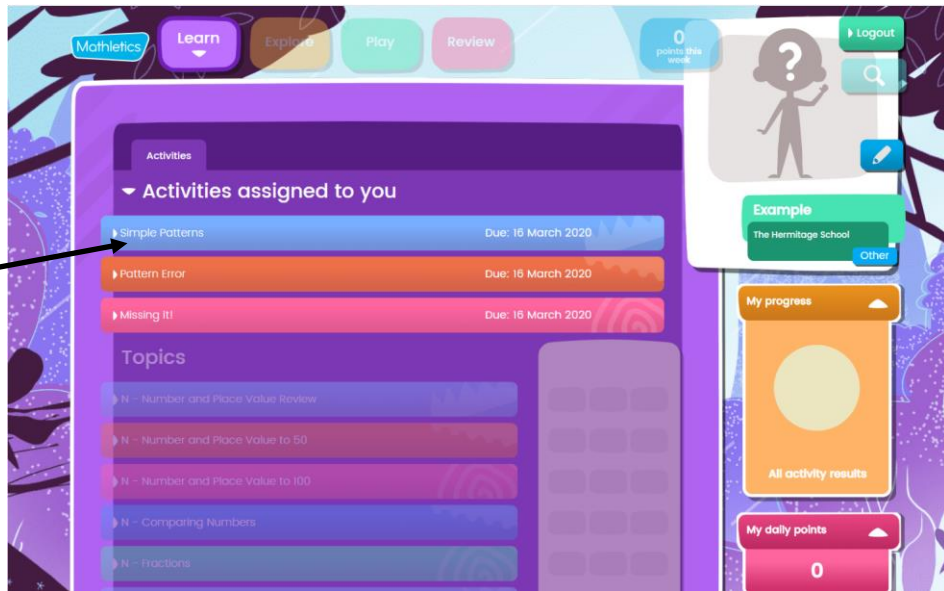

When children log on— homework will be highlighted and 'Clickable'.

After clicking, the children will be taken to a page like this. If it doesn't load properly, try closing and opening again.

Once the task is completed, children close the activity and return to the original screen.

If there is more than one activity these will still be highlighted for the children to follow the previous steps through.

Once all homework is completed, the games and other areas will be able to be accessed.